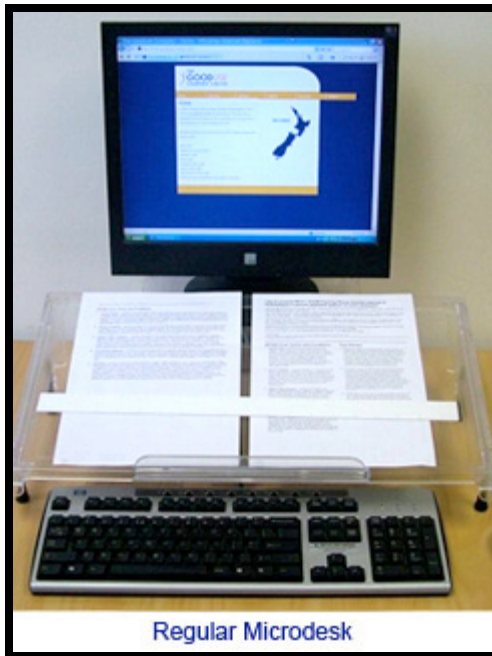

MICRODESK™

DESCRIPTION:

- Allows you to place your papers directly in front of you – no more twisting
- Stops you reaching over papers to get to your keyboard
- Paper ledge to rest your paper work on

Regular Microdesk™

For standard single-surface desks.

Surface 560 mm wide x 310 mm deep (22"W x 12"D)

Front height adjusts from 75 mm – 95 mm (3" – 3¾")

Rear height adjusts from 150 mm – 190 mm (6" – 7 ½")

Weight - 2.02 Kg (4 lbs 7 oz) in carton

Compact Microdesk™

For use with a laptop on a docking station OR a confined work area. Fits with all styles of keyboard.

Surface 430 mm wide x 310 mm deep (17" W X 12"D)

Weight - 1.5 kg (3lbs 4oz) in carton